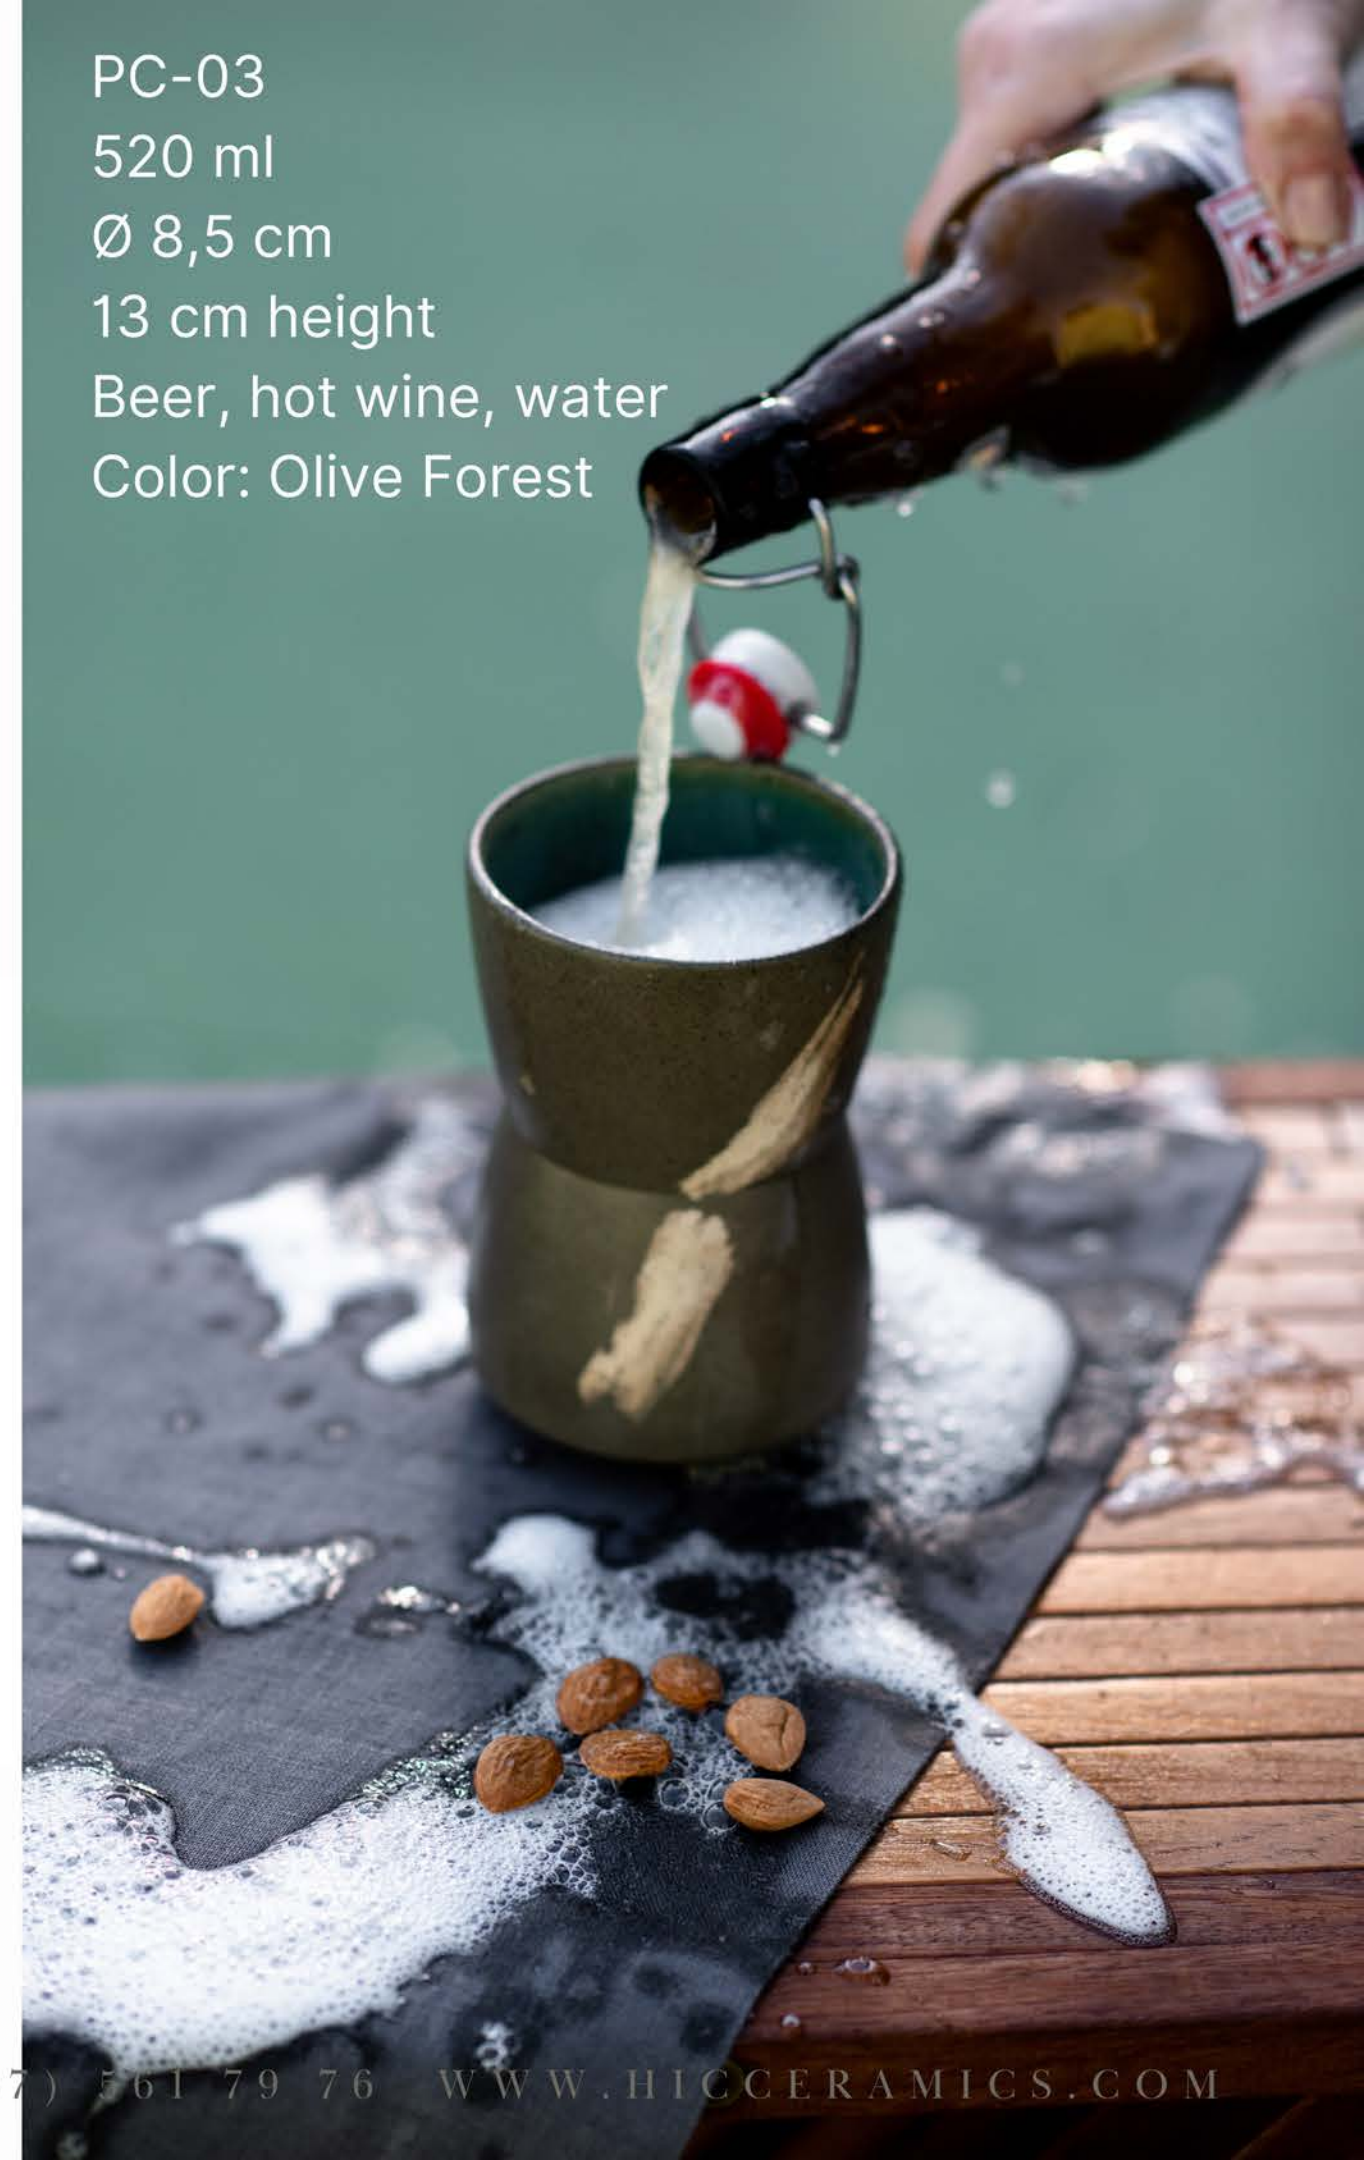

Ø 8,5 cm

13 cm height

Beer, hot wine, water

Color: Olive Forest

PURE COLLECTION